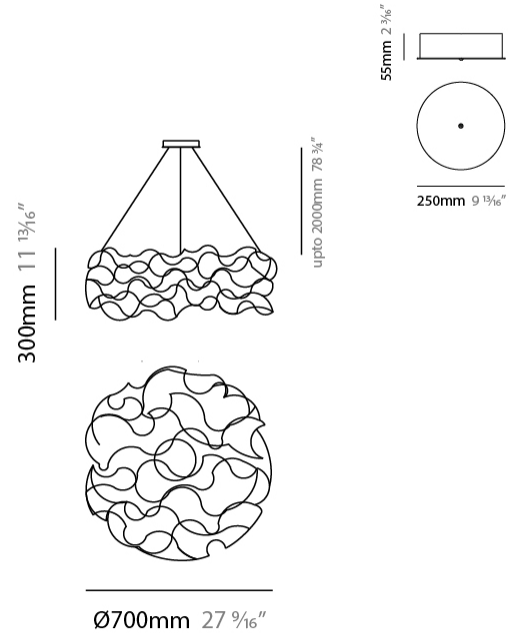

SIRIO DISC SUSPENSION

D101678-

base number	LED	Color	Finish
	Dimming	Temperature	Options

1. To build a product code in our configurator select the specify button on the base model # product page
2. To build a manual product code on this datasheet choose from the options listed below in blue font and add the suffix to the base model #

GENERAL

Series: Sirio
Subseries: Sirio Disc
Brand: Quasar
Division: Design
Mounting Type: Suspension
Mounting Location: Ceiling
Subcategory: Ambient

PHYSICAL

Shape: Abstract
Diameter (mm): 700
Diameter (in): 27 9/16
Height (mm): 300
Height (in): 11 13/16
Max. Overall Height (mm): 2300
Max. Overall Height (in): 90 9/16
Light Distribution: Omnidirectional
Weight (kg): 3.5
Weight (lbs): 7.7
Fixture Finish: NIC / BRA / BBR
Fixture Material: Metal
Cable Details: 2000mm Cable
Upon Request: Custom Sizes

ELECTRICAL

Lamp Type: LED
Input Wattage (W): 30
Dimming: Non-Dimming / Phase Dimming (120vac Only)
Driver Included: Yes
Driver Location: Integrated
Driver Type: Constant Voltage - 120/277Vac
Driver Class: Class 2
Input Voltage (V): 120 - 277
Output Voltage (V): 12
Upon Request: (Not included - see components) Integral: 0-10Vdc dimming

LED

Number of LEDs: 50
Color Temperature (°K): 2400 / 2800
Max. Delivered Lumen (lm): 2100 (2800K)
CRI: >90 CRI
Lamp Life (hrs): 50000

OPTICAL

RATINGS AND CERTIFICATIONS

Certified By: Certified for North American Standards
IP rating: IP20