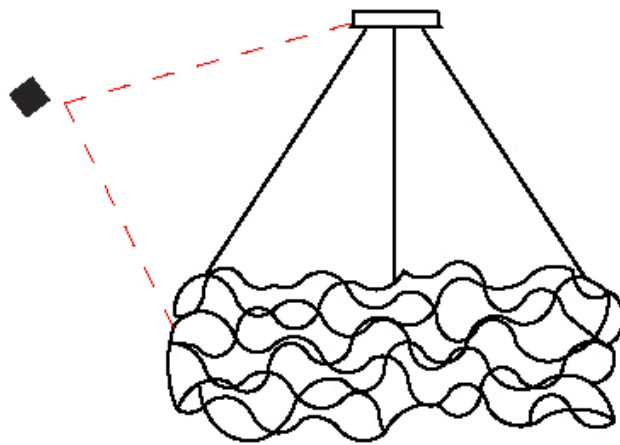

SIRIO DISC SUSPENSION

D101678-

PROJECT	_____
TYPE	_____
SPECIFIER	_____
QUANTITY	_____
DATE	_____

D